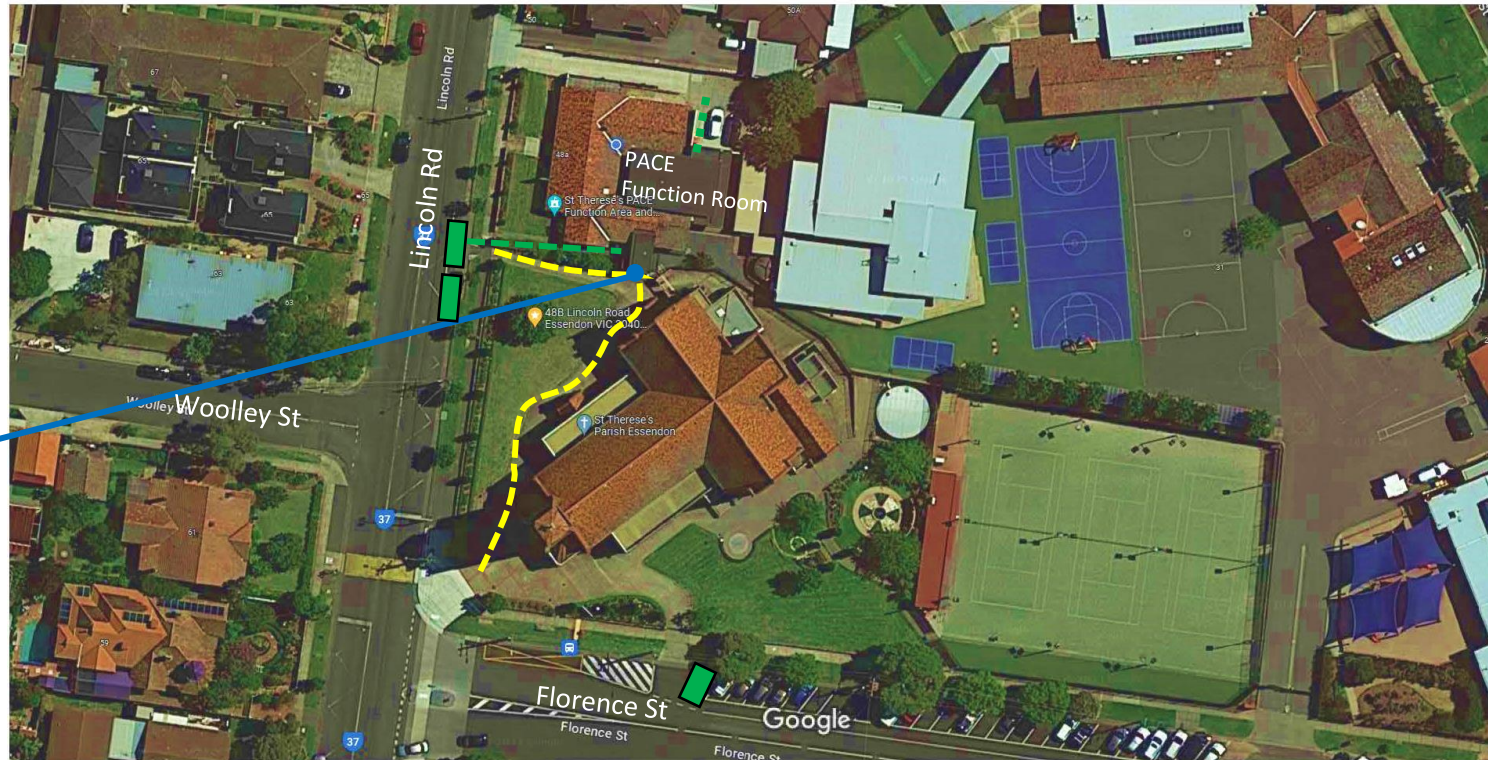

PACE FUNCTION ROOM LOCATION AND ACCESS

Google Maps

St Therese's Parish is located on the corner of Lincoln Rd and Florence St Essendon.

Access to the PACE Function Room is via the church grounds with on street parking available on Florence St and Lincoln Rd

-  Ramp Access
-  Pedestrian Access
-  Disabled Parking Space